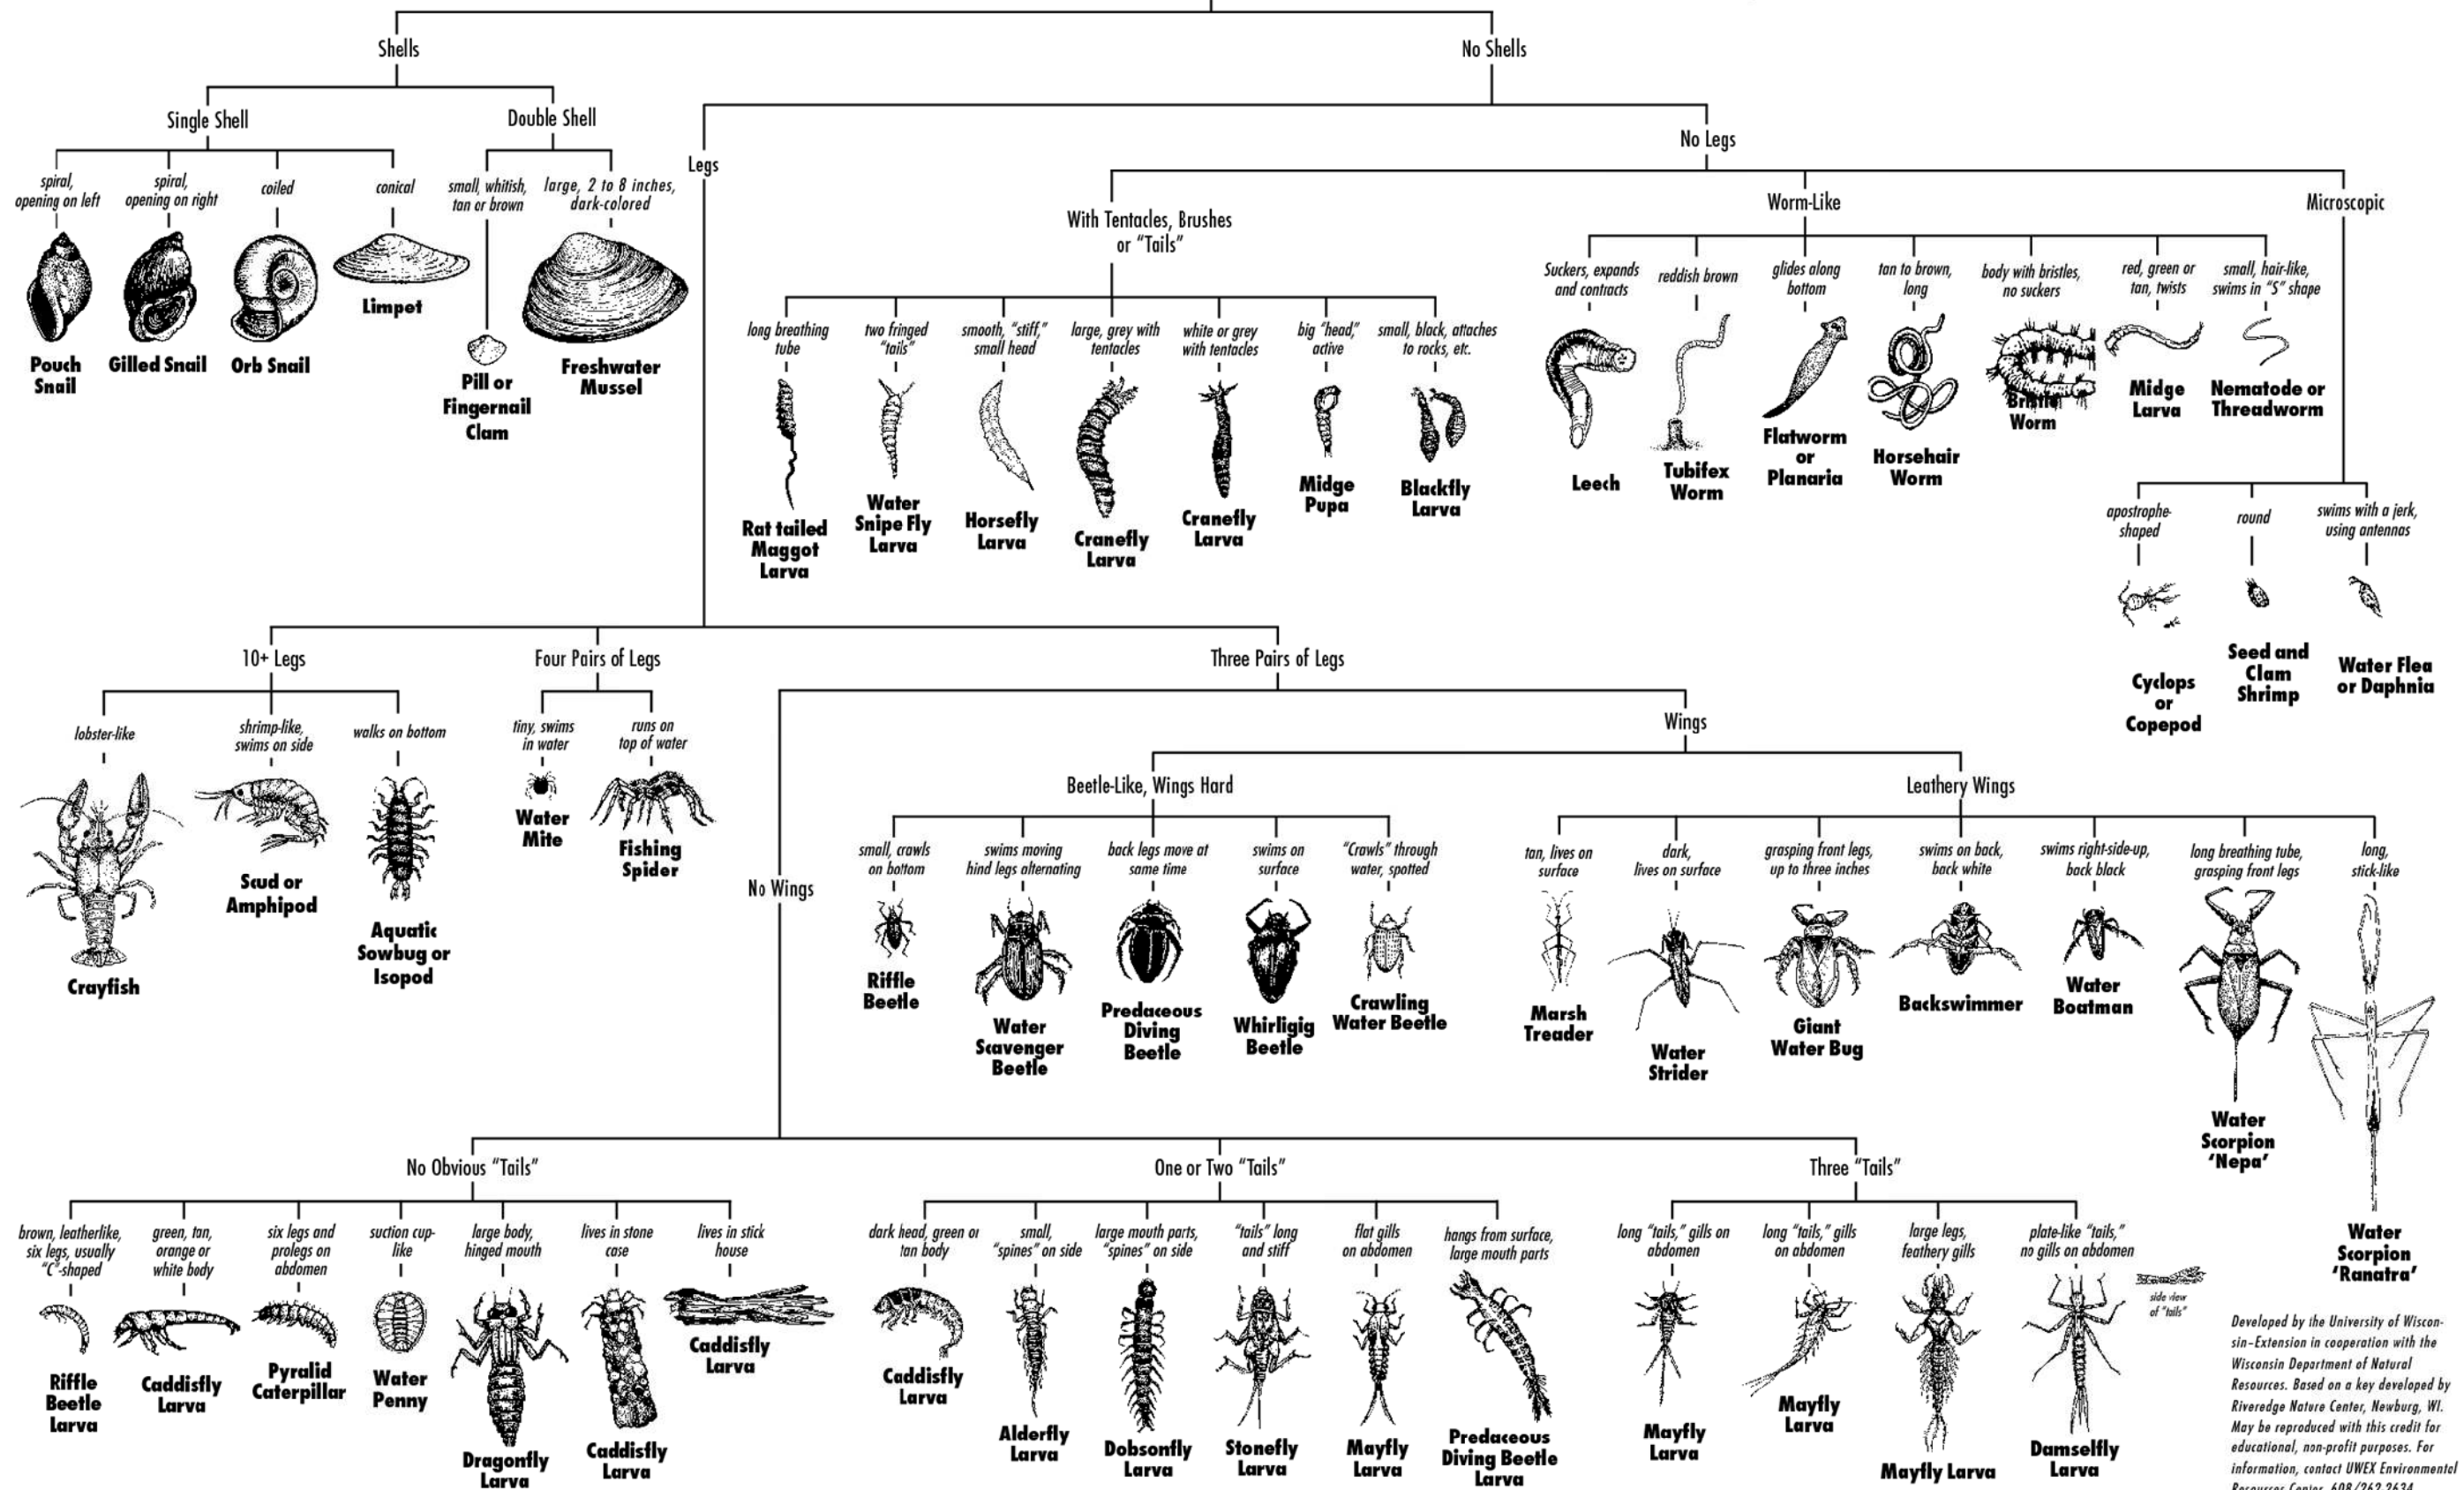

# Key to Macroinvertebrate Life in the River

(Sizes of illustrations are not proportional.)

Developed by the University of Wisconsin-Extension in cooperation with the Wisconsin Department of Natural Resources. Based on a key developed by Riveredge Nature Center, Newburg, WI. May be reproduced with this credit for educational, non-profit purposes. For information, contact UWEX Environmental Resources Center, 608/262-2634.